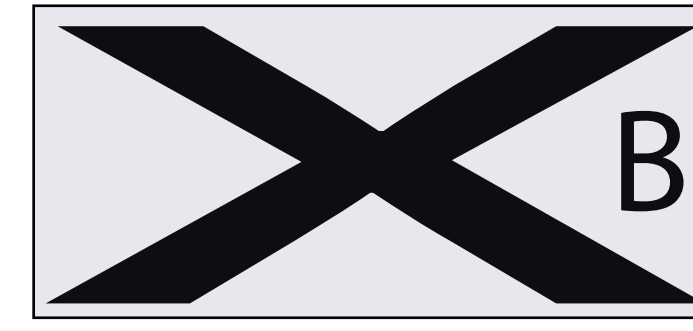

SOUTHERN INDIANA

GRAND PRIX SERIES

2019 Class Stickers

Juniors
176, 0, 13

65 JR
242, 202, 0

Expert
176, 0, 13

Buddy
230, 233, 238

Buddy C
230, 233, 238